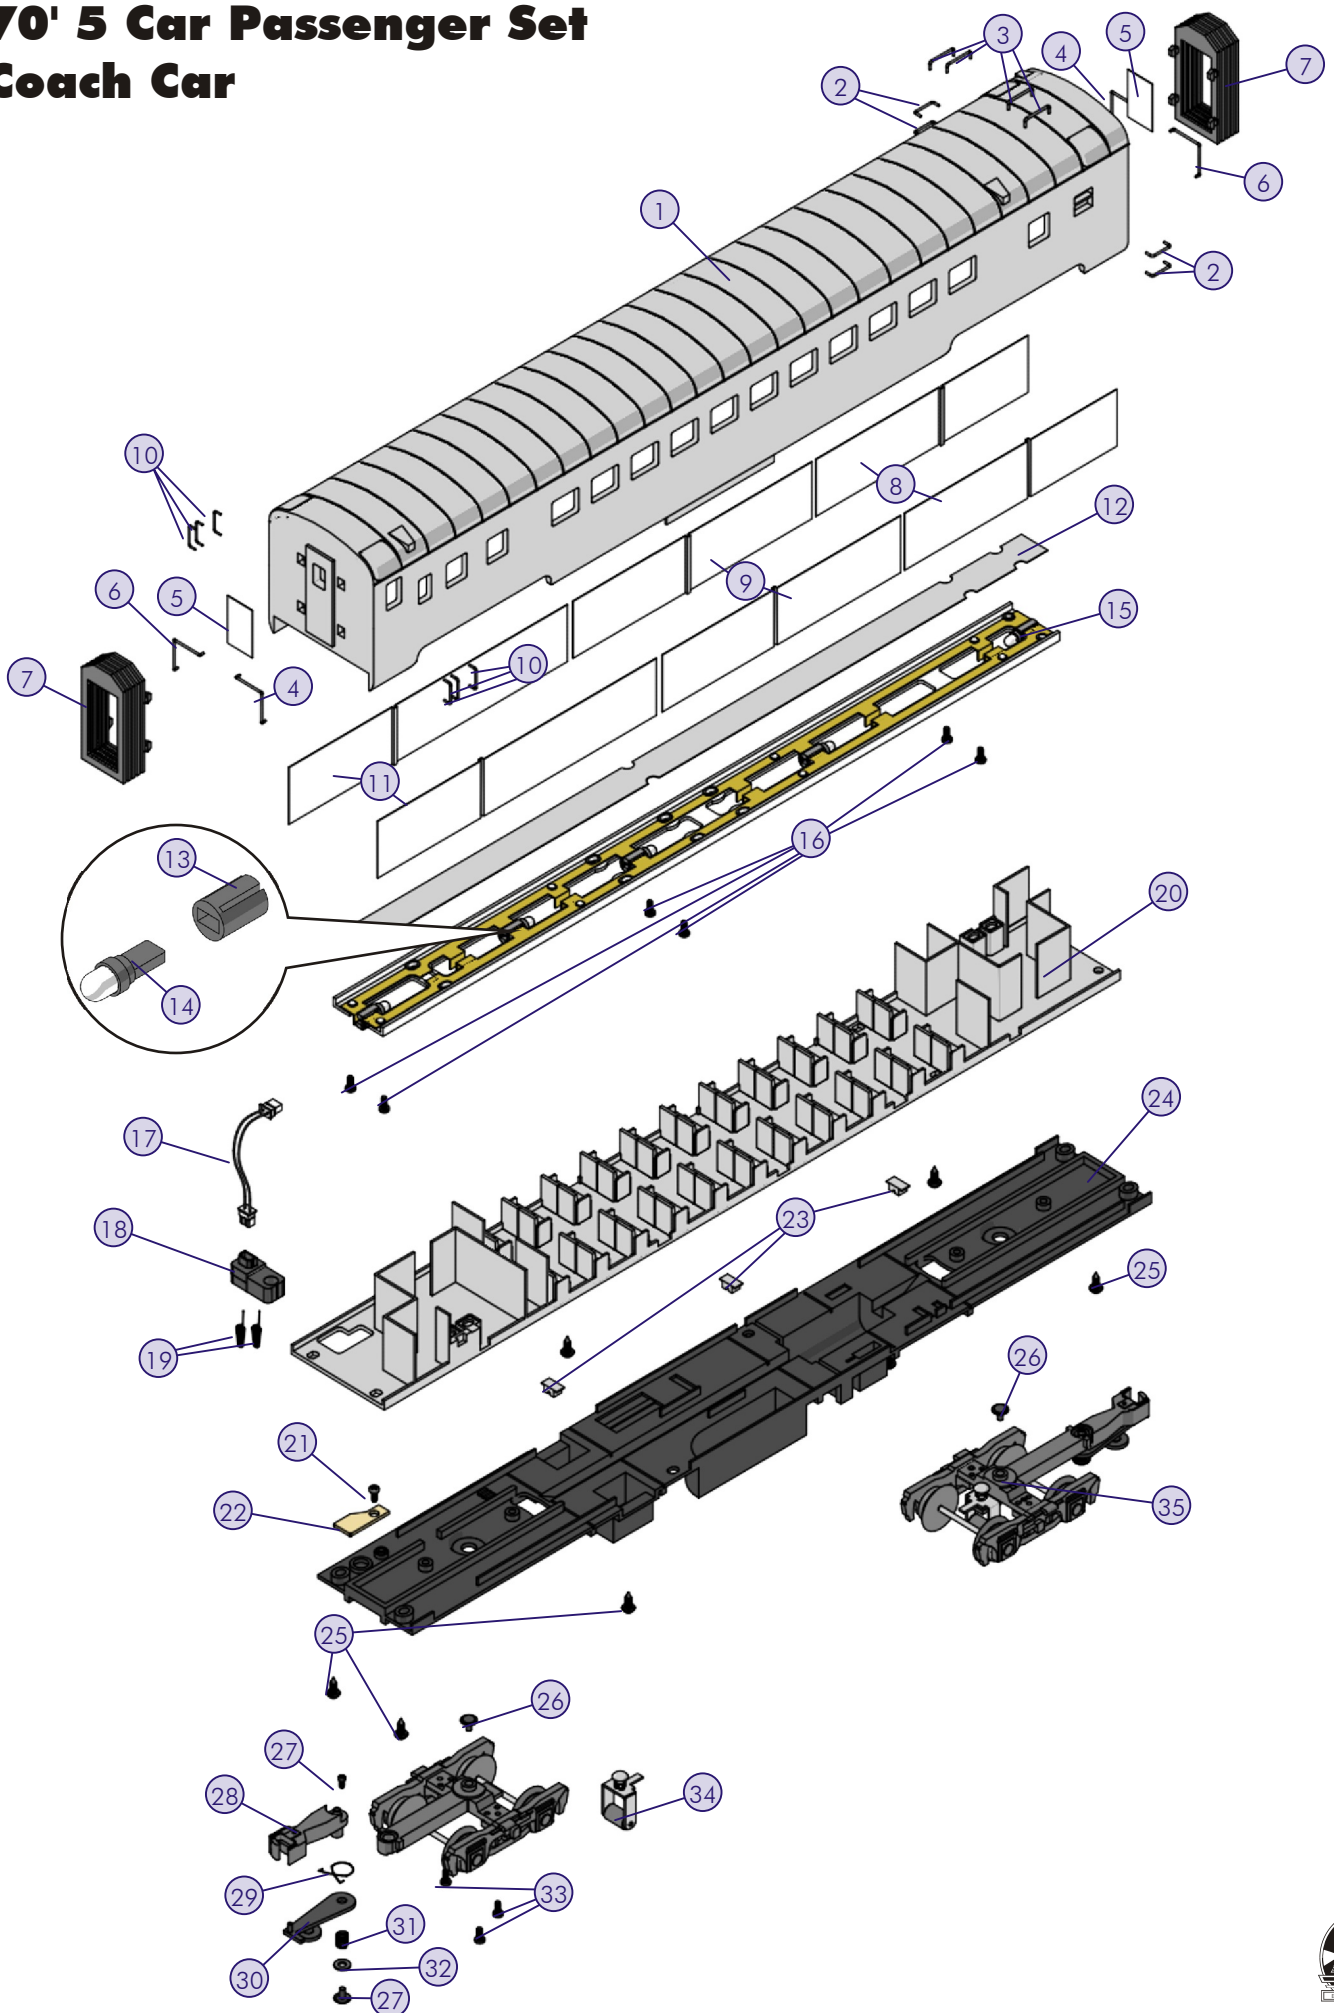

70' 5 Car Passenger Set Coach Car